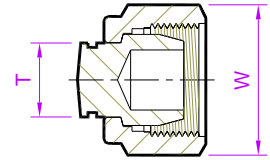

- Tube Fitting (Double Ferrule)-
Tube Ends

Plug

Metric Tube

TubeFit Part No.	Equivalent Part No. Type 1	Equivalent Part No. Type 2	TUBE OD Ø T	Nut Hex W
			Dimensions in Millimetres	
2M - PD	- 2MO - P	BLPM2	2	11.1
3M - PD	- 3MO - P	BLPM3	3	11.1
4M - PD	- 4MO - P	BLPM4	4	11.1
6M - PD	- 6MO - P	BLPM6	6	14.2
8M - PD	- 8MO - P	BLPM8	8	16
10M - PD	- 10MO - P	BLPM10	10	19
12M - PD	- 12MO - P	BLPM12	12	22.2
14M - PD	- 14MO - P	BLPM14	14	25.4
15M - PD	- 15MO - P	BLPM15	15	25.4
16M - PD	- 16MO - P	BLPM16	16	25.4
18M - PD	- 18MO - P	BLPM18	18	30
20M - PD	- 20MO - P	BLPM20	20	32
22M - PD	- 22MO - P	BLPM22	22	32
25M - PD	- 25MO - P	BLPM25	25	38

NOTE: 1)Dimensions are for reference only and are subject to change.

- ALL PART NUMBERS ARE PROPRIETARY OF THEIR RESPECTIVE OWNERS. -